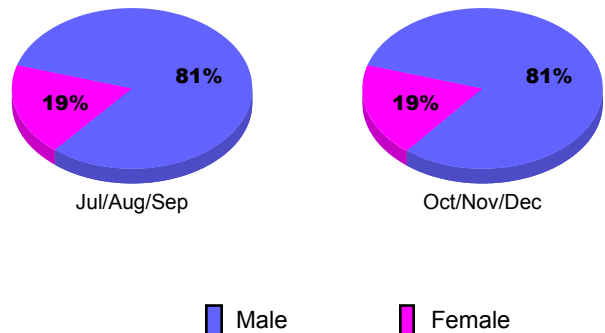

Membership Results 2010-2011

Goal, New, Dropped, Gain/Loss

Comparison of Membership Gain/Loss

Current Year Compared to the Previous Year

Gender Comparison 2010-2011

2010-2011 GMT Reports for District (or Undistricted) **District 107 A FINLAND**